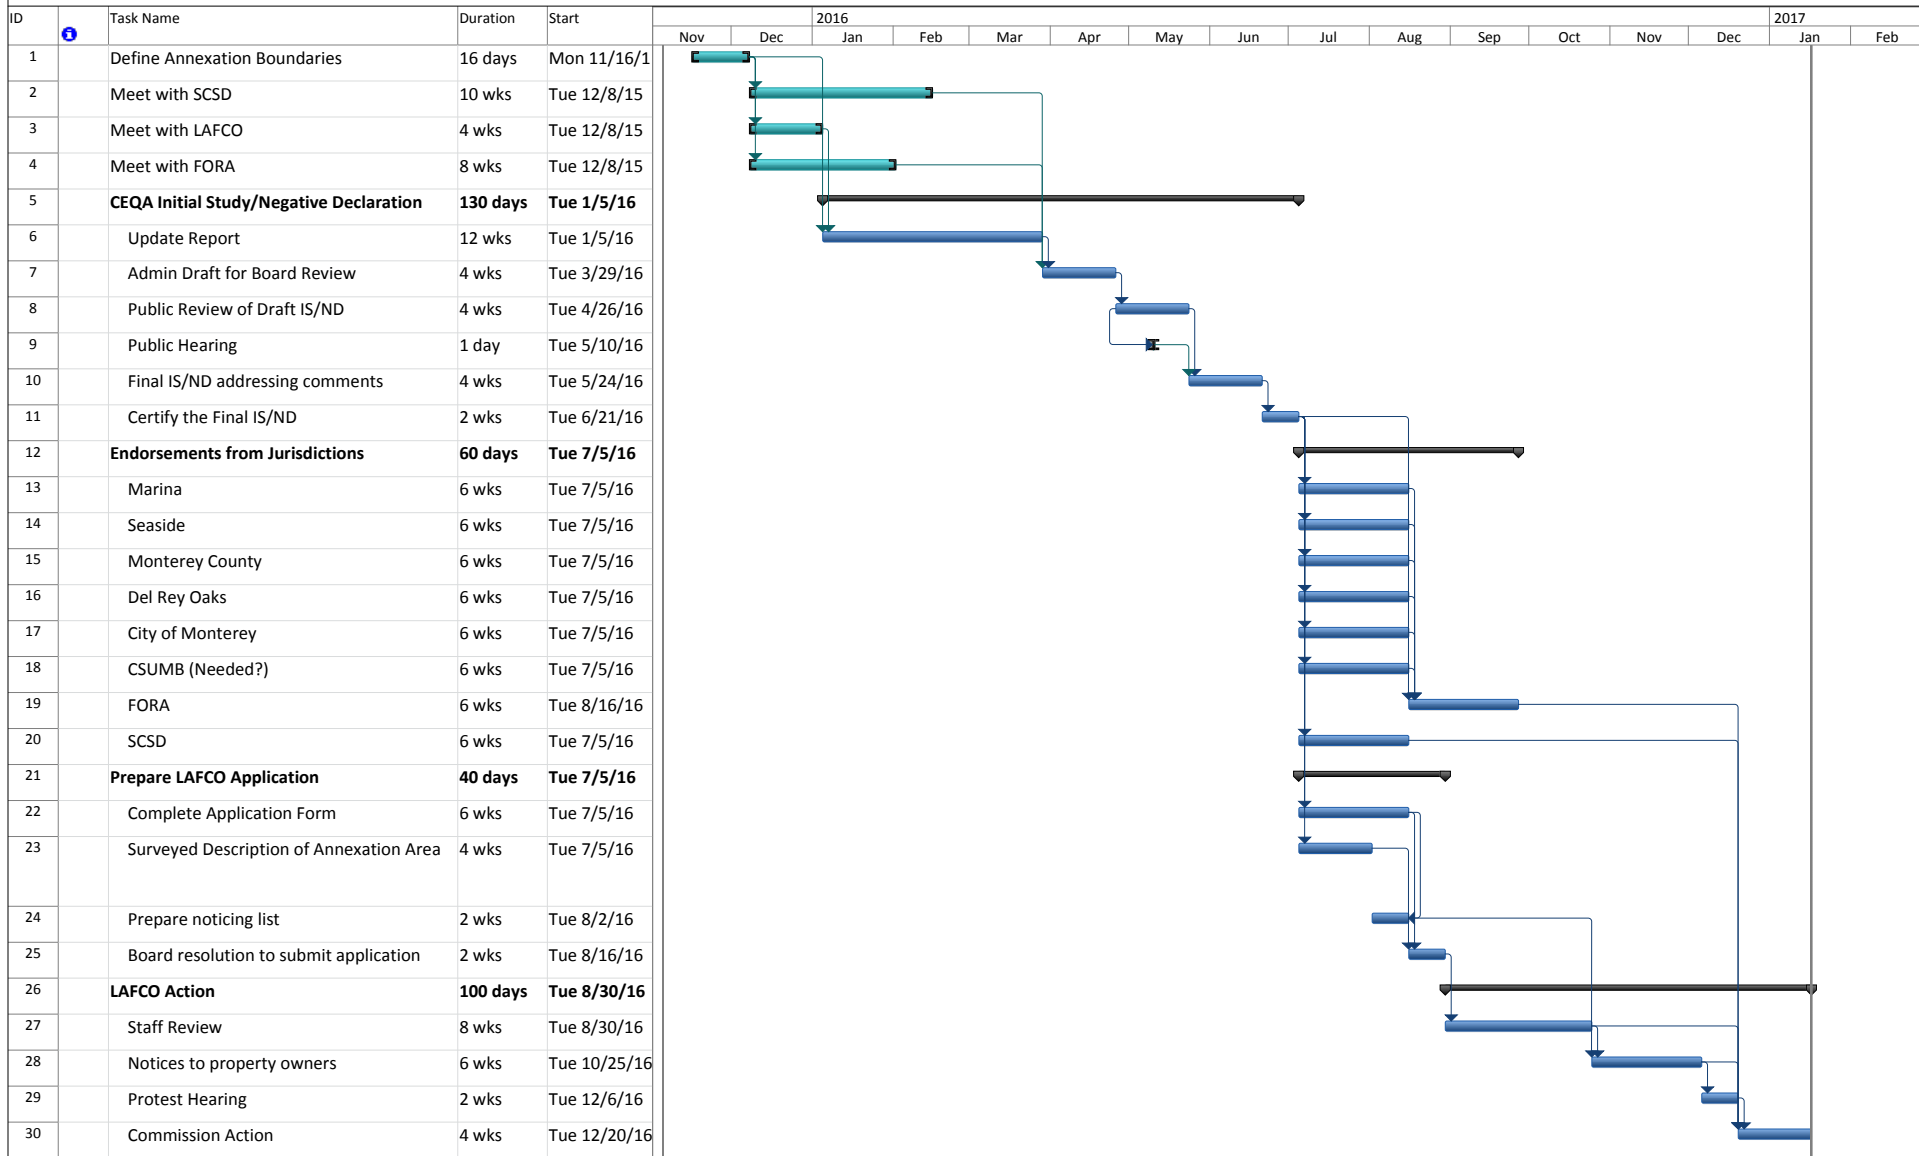

Marina Coast Water District Ord Community Annexation Timeline (Tentative)

Project: Annex_Schedule.mpp Date: Thu 11/5/15	Task		Project Summary		Inactive Milestone		Manual Summary Rollup		Deadline		
	Split		External Tasks		Inactive Summary		Manual Summary		Progress		
	Milestone		External Milestone		Manual Task		Start-only				
	Summary		Inactive Task		Duration-only		Finish-only				